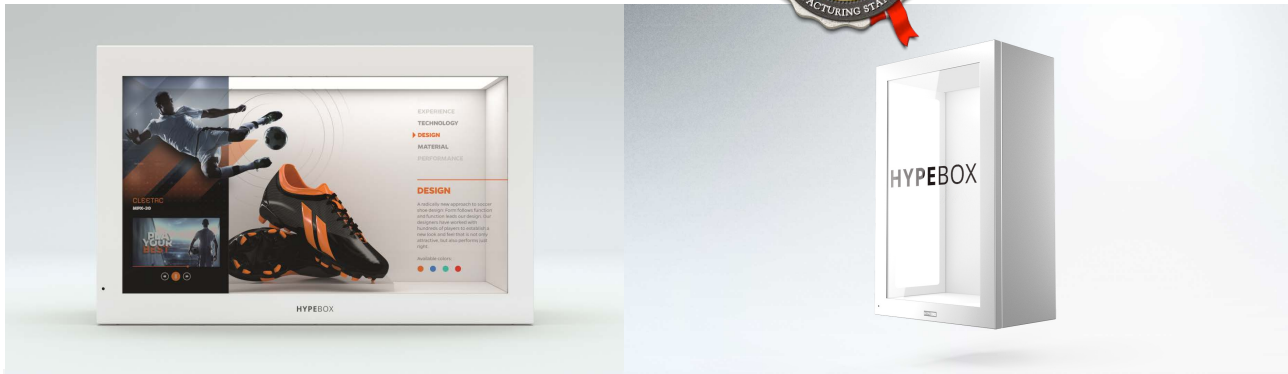

Transparent Display Showcase

HYPEBOX®

The HYPEBOX® is an integrated transparent LCD screen solution which enables the user to see a real product at the same time as he can see digital content on the screen. Different sizes for different kind of products available.

SPECIFICATIONS

CONSTRUCTION	Aluminium showcase
COLOR	RAL 9016 white (customizable on request)
ILLUMINATION	High Brightness LED Backlight
ORIENTATION	Landscape & Portrait Mode
PANEL	Transparent LCD (FHD or 4K UHD)
TRANSPARENCY	Transmittance 15% (all sizes)
CONTRAST	3.000:1
REFRESH RATE	60 Hz
COLORS	16,7 Mil
VIEWING ANGLE	178° in all directions
TOUCH TECHNOLOGY	PQ-Labs Cell-Imaging IR / FlatFrog InGlass
TOUCH METHOD	Finger, gloved hand or any other pointer
CALIBRATION	Not required - Plug'n'Play
CONNECTIONS	USB to use the internal mediaplayer HDMI to use with external PC / Player USB Touch to use with external PC
OPERATING CONDITIONS	Storage -20°C to 65°C Working 0°C to 40°C
POWER SUPPLY	100-240V (50/60 Hz)
SAFETY GLASS	4mm toughened safety glass from 32"
MEDIAPLAYER	Integrated by default in all models
INTEGRATED PC	Windows PC or Android Player optional
SPEAKERS	Available for 19" and 21.5" only
OS	Android, Windows, Linux, Mac OS X any Mediaplayer
WARRANTY	2 Years parts and labor

SPECIAL FEATURES

- Real MultiTouch (10TP)
- Highest Transparency on the market
- Auto-play content from USB on power up
- High contrast ratio for bright colors and powerful black pixel covering
- Made for continuous operation 24/7
- Lifespan 80.000 hours
- Lockable back door